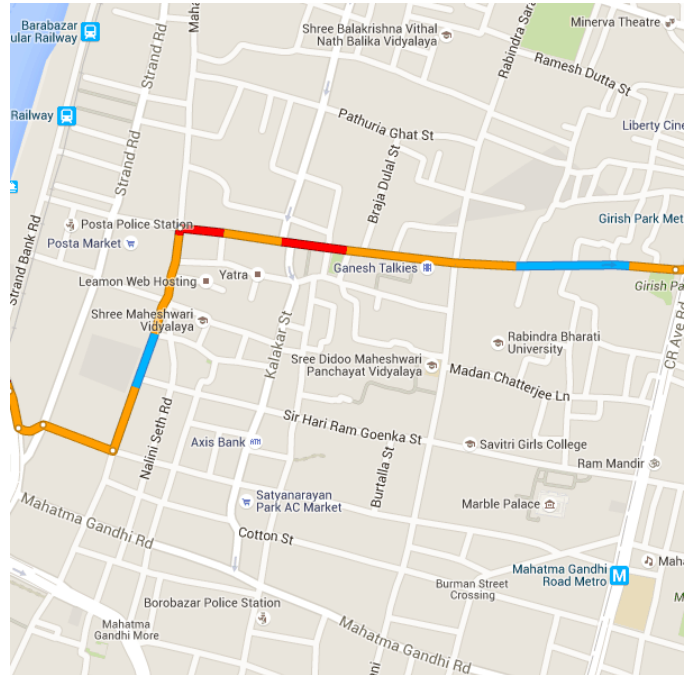

4 min (750 m)

- ↑ 1. Head east on Howrah Station RMS Rd
 Pass by Howrah Railway Magistrate Ct (on the right)
 140 m
- ↶ 2. Turn left at Prepaid Taxi Booth toward R B C Rd/Station Rd
 83 m
- ↷ 3. Turn right at Old Cab Rd
 19 m
- ↶ 4. Turn left onto R B C Rd/Station Rd
 Continue to follow Station Rd
 450 m
- ↶ 5. Slight left towards HM Basu Rd/Maulana Abul Kalam Azad Rd
 65 m

Take Rabindra Setu to Strand Rd in Jorasanko, Kolkata

3 min (850 m)

- ↩ 6. Turn left onto HM Basu Rd/Maulana Abul Kalam Azad Rd
170 m
- ↑ 7. Continue onto Rabindra Setu
600 m
- ↑ 8. Continue straight
74 m

Take Maharshi Debendra Rd and Kali Krishna Tagore St to Vivekananda Rd in Singhi Bagan

9 min (1.6 km)

- ↩ 9. Turn left onto Strand Rd
54 m
- ↷ 10. Turn right onto Mirbahar St
150 m
- ↩ 11. Turn left at the 1st cross street onto Maharshi Debendra Rd
450 m
- ↷ 12. Turn right onto Kali Krishna Tagore St
1.0 km

Continue on Vivekananda Rd. Take Maniktala Main Rd to AB Rd in Sector III, Bidhannagar

21 min (6.1 km)

- ↑ 13. Continue onto Vivekananda Rd
 ⓘ Pass by State Bank Of India (on the left)
1.8 km
- ↑ 14. Continue onto Maniktala Main Rd
 ⓘ Pass by the park (on the right)
2.3 km