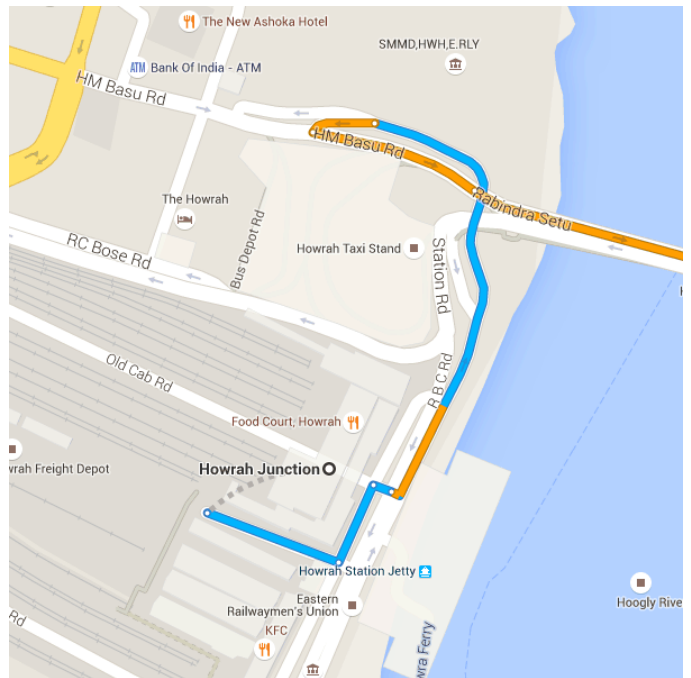

Howrah Junction to Eastern Zonal Cultural Centre

Drive 9.5 km, 44 min

Map data ©2015 Google 1 km

Howrah Junction

Station Road, Howrah Railway Station, Howrah, West Bengal 711101

Take Station Rd to HM Basu Rd/Maulana Abul Kalam Azad Rd in Gulmohar Railway Quarters

4 min (750 m)

- ↑ 1. Head east on Howrah Station RMS Rd
 Pass by Howrah Railway Magistrate Ct (on the right)
 140 m
- ↶ 2. Turn left at Prepaid Taxi Booth toward R B C Rd/Station Rd
 83 m
- ↷ 3. Turn right at Old Cab Rd
 19 m
- ↶ 4. Turn left onto R B C Rd/Station Rd
 Continue to follow Station Rd
 450 m
- ↶ 5. Slight left towards HM Basu Rd/Maulana Abul Kalam Azad Rd
 65 m

Take Rabindra Setu to Strand Rd in Jorasanko, Kolkata

3 min (850 m)

- ↩ 6. Turn left onto HM Basu Rd/Maulana Abul Kalam Azad Rd
170 m
- ↑ 7. Continue onto Rabindra Setu
600 m
- ↑ 8. Continue straight
74 m

Continue on Vivekananda Rd. Take Maniktala Main Rd to AB Rd in Sector III, Bidhannagar

21 min (6.1 km)

- ↑ 13. Continue onto Vivekananda Rd
 ⓘ Pass by State Bank Of India (on the left)
1.8 km
- ↑ 14. Continue onto Maniktala Main Rd
 ⓘ Pass by the park (on the right)
2.3 km