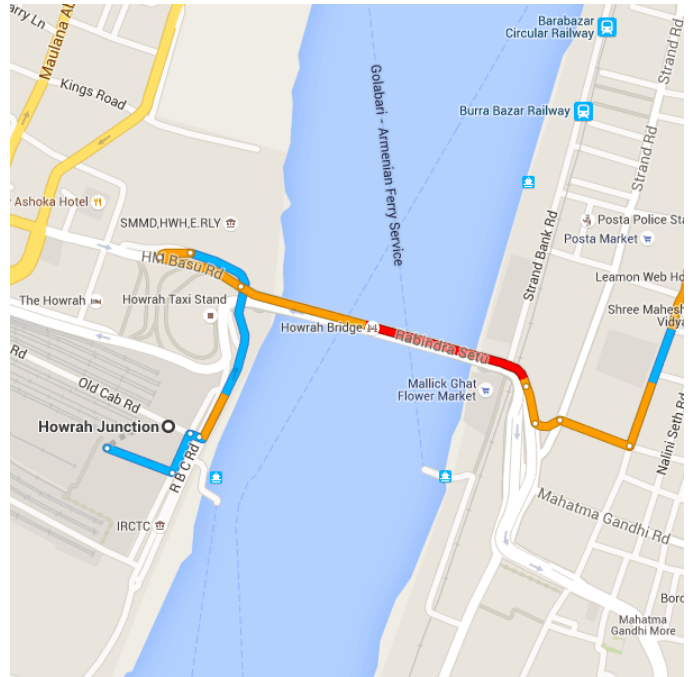

Howrah Junction to Eastern Zonal Cultural Centre

Drive 9.5 km, 44 min

Map data ©2015 Google 1 km

Howrah Junction

Station Road, Howrah Railway Station, Howrah, West Bengal 711101

Take Station Rd to HM Basu Rd/Maulana Abul Kalam Azad Rd in Gulmohar Railway Quarters

4 min (750 m)

- ↑ 1. Head east on Howrah Station RMS Rd
 Pass by Howrah Railway Magistrate Ct (on the right)
 140 m
- ↶ 2. Turn left at Prepaid Taxi Booth toward R B C Rd/Station Rd
 83 m
- ↷ 3. Turn right at Old Cab Rd
 19 m
- ↶ 4. Turn left onto R B C Rd/Station Rd
 Continue to follow Station Rd
 450 m
- ↶ 5. Slight left towards HM Basu Rd/Maulana Abul Kalam Azad Rd
 65 m

Take Rabindra Setu to Strand Rd in Jorasanko, Kolkata

3 min (850 m)

- ↩ 6. Turn left onto HM Basu Rd/Maulana Abul Kalam Azad Rd
170 m
- ↑ 7. Continue onto Rabindra Setu
600 m
- ↑ 8. Continue straight
74 m

Take Maharshi Debendra Rd and Kali Krishna Tagore St to Vivekananda Rd in Singhi Bagan

9 min (1.6 km)

- ↩ 9. Turn left onto Strand Rd
54 m
- ↷ 10. Turn right onto Mirbahar St
150 m
- ↩ 11. Turn left at the 1st cross street onto Maharshi Debendra Rd
450 m
- ↷ 12. Turn right onto Kali Krishna Tagore St
1.0 km