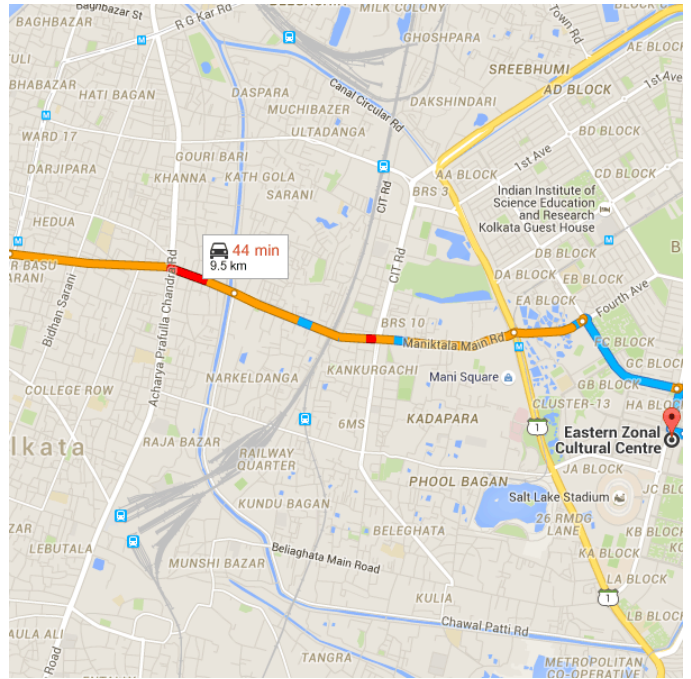

Take Maharshi Debendra Rd and Kali Krishna Tagore St to Vivekananda Rd in Singhi Bagan

9 min (1.6 km)

- ↩ 9. Turn left onto Strand Rd
54 m
- ↷ 10. Turn right onto Mirbahar St
150 m
- ↩ 11. Turn left at the 1st cross street onto Maharshi Debendra Rd
450 m
- ↷ 12. Turn right onto Kali Krishna Tagore St
1.0 km

Continue on Vivekananda Rd. Take Maniktala Main Rd to AB Rd in Sector III, Bidhannagar

21 min (6.1 km)

- ↑ 13. Continue onto Vivekananda Rd
 ⓘ Pass by State Bank Of India (on the left)
1.8 km
- ↑ 14. Continue onto Maniktala Main Rd
 ⓘ Pass by the park (on the right)
2.3 km

- ↑** 15. At Bengal Chemical Crossing, Maniktala Main Rd turns slightly right and becomes Duttabad Rd

i Pass by Bidhan Abasan (on the right in 500 m)

- 📍** 16. At the roundabout, take the 3rd exit onto 1st Cross Rd

i Go through 1 roundabout

i Pass by National Institute of Technical Teachers' Training & Research (on the left)

- 📍** 17. At the roundabout, take the 3rd exit onto Broadway Rd

Drive to AB Rd in IB Block

- 📍** 18. At the roundabout, take the 1st exit onto AB Rd