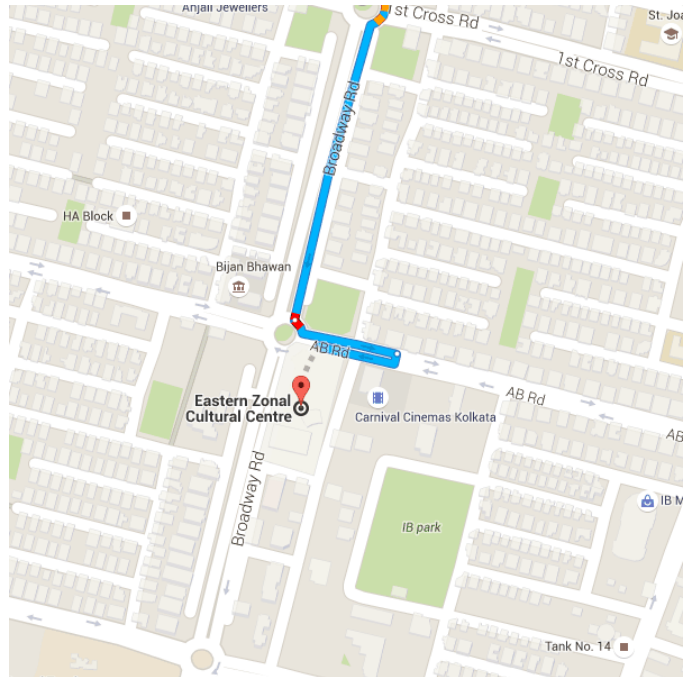

Drive to AB Rd in IB Block

- **📍** 18. At the roundabout, take the 1st exit onto AB Rd

- **↶** 19. Make a U-turn

  i Destination will be on the left